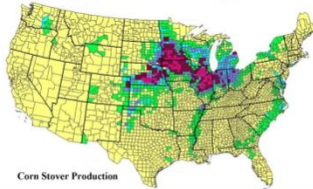

Cellulose Challenges

- Harvest
- Storage
- Marketing Contracts
- Opportunity Cost