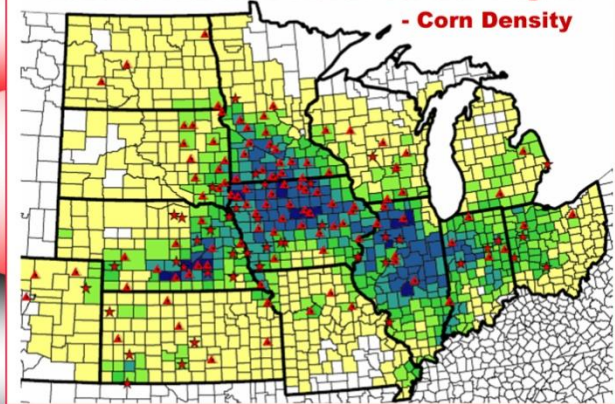

Ethanol Plants in North Central Region - Corn Density