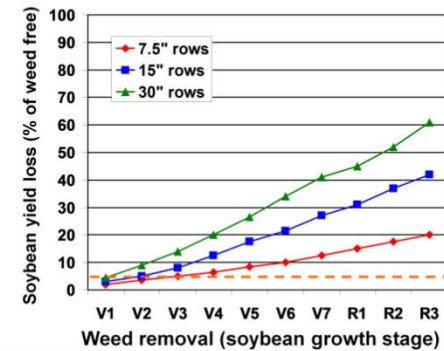

How long can weeds compete with soybeans after planting before yield is reduced?