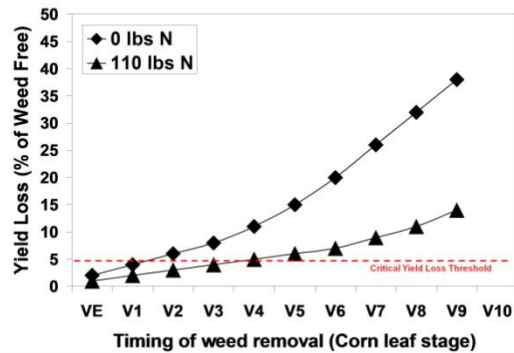

Winter Annual Weed Hosts of Soybean Cyst Nematode

2009CMDC-Sandell001

Replant Options after Corn

Herbicide	CORN	SOYBEAN	SORGHUM	SUNFLOWER
Bicep II Magnum	AT	NCS	AT (safened seed)	2 CS
Lumax	AT	NCS	AT (Concept safened seed)	18 months
Integrity	AT	AT (rate dependant)	AT	-
Dual II Magnum	AT	AT	AT	NCS
SureStart	AT	NCS	NCS	2 CS
Balance Flexx	AT	6 months	6 months	6 months
Harness Xtra	AT	NCS	NCS	2 CS

2009CMDC-Sandell002

Critical Period for Weed Control in Corn

2009CMDC-Sandell003