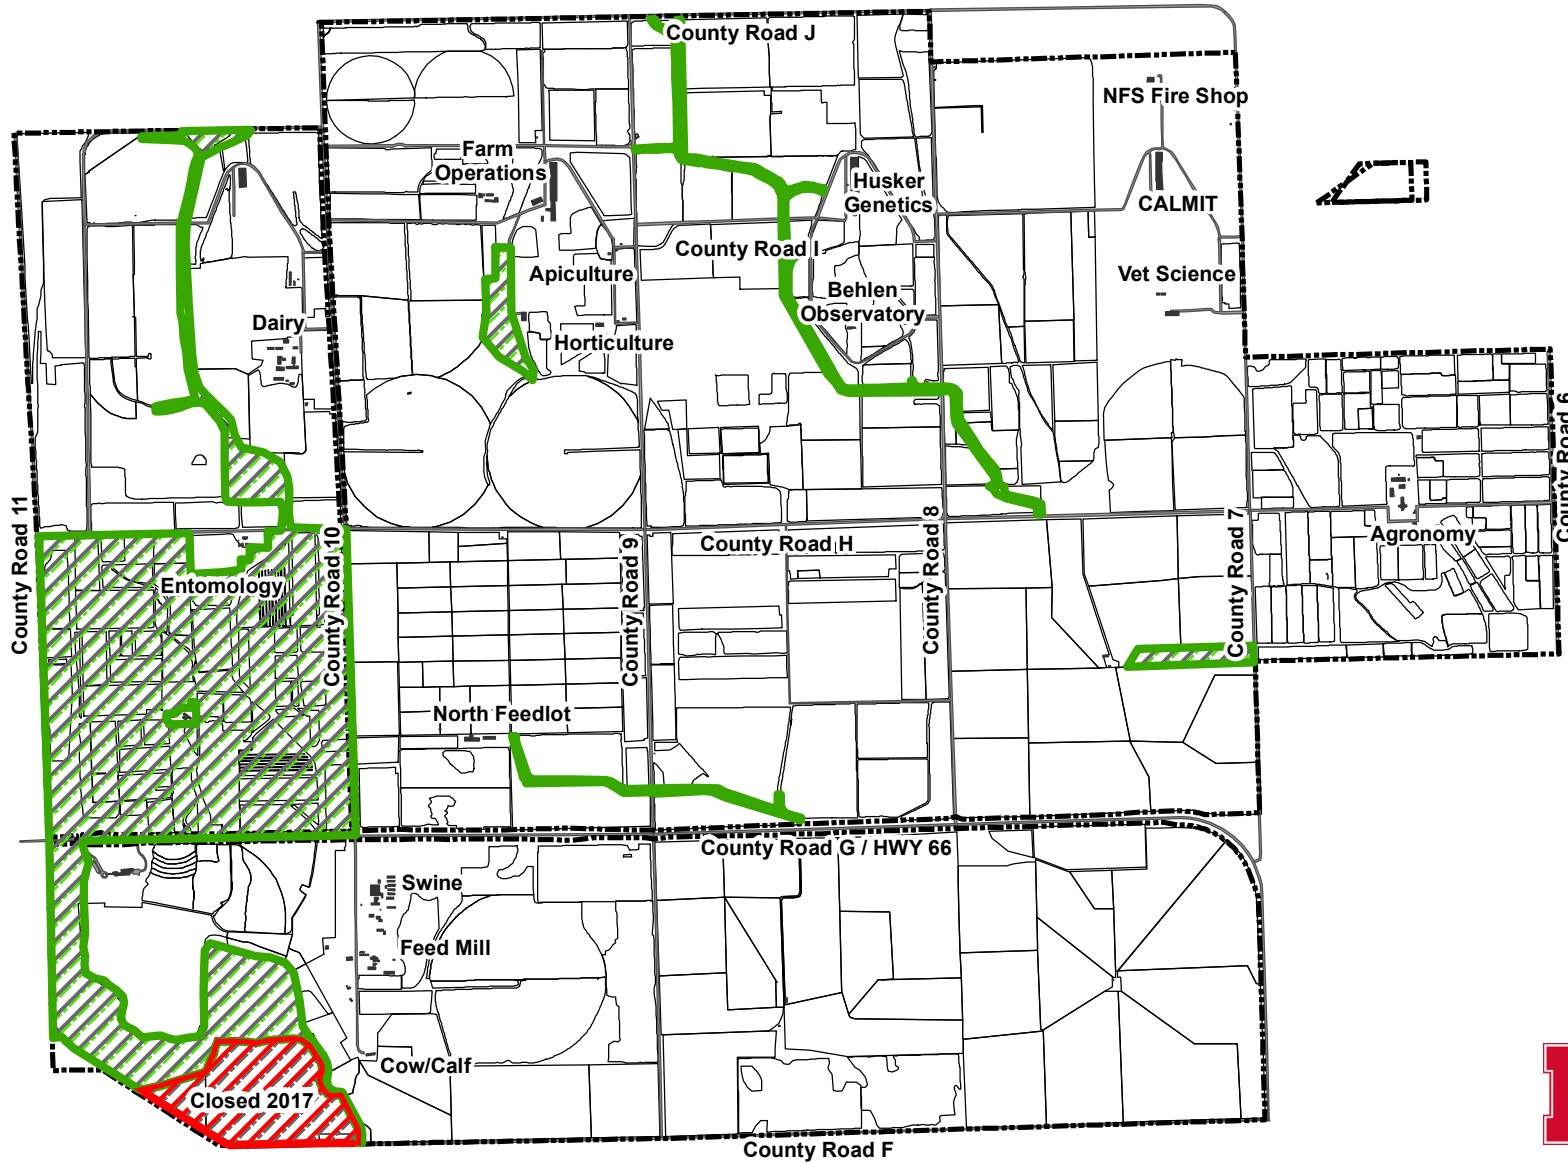

ENREC Archery Deer Hunting Map

HUNTING PROHIBITIONS

NO HUNTING outside of shaded areas:

 Hunting Area

 Closed 2017

NO HUNTING within 100 yards of buildings or roads

NO HUNTING where crops and livestock are in field

NO HUNTING in areas signed: "NO HUNTING".

Stay on main roads only

All Nebraska Game and Parks' rules and regulations apply.

The University of Nebraska requires that all hunters MUST use hang tags issued by the UNL ENREC

The University is not responsible for deer stands

0 0.25 0.5 0.75 1 Miles

N EASTERN NEBRASKA
RESEARCH AND EXTENSION CENTER
1071 County Road G
Ithaca, NE 68033
(402) 624-8000

Standard Archery Permit: OPEN Sept. 1, 2017 - Dec. 31, 2017 ONLY!
Season Choice Archery Permit: OPEN Sept. 1, 2017 - Jan. 15, 2018 ONLY!