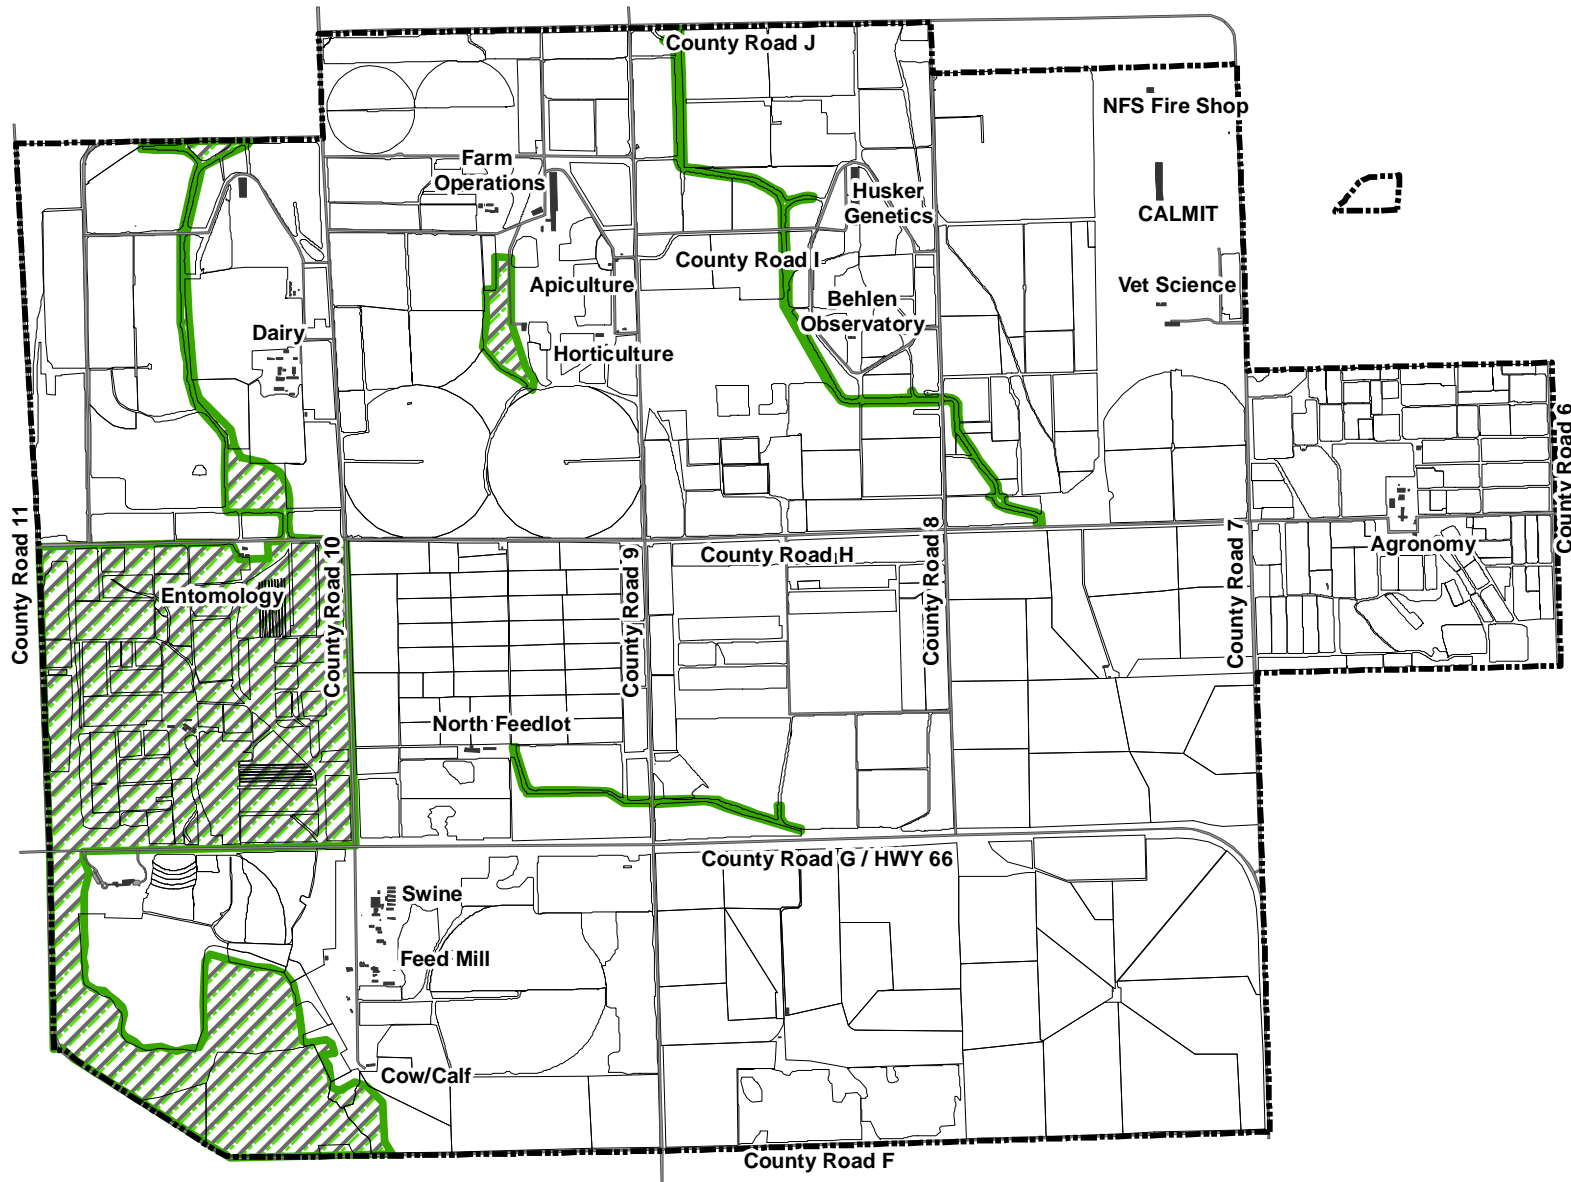

ARDC Deer Bow Hunting Map

HUNTING PROHIBITIONS

NO HUNTING outside of shaded areas:

 Hunting Area

NO HUNTING within 100 yards of buildings or roads

NO HUNTING where crops and livestock are still in field

NO HUNTING in areas signed: "NO HUNTING".

Stay on main roads only

0 0.25 0.5 0.75 1 Miles

University of Nebraska
Agricultural Research &
Development Center
1071 County Road G
Ithaca, NE 68033
(402) 624-8000

Controlled Hunting Areas OPEN Sept. 15 - Nov. 14 and Nov. 24 - Dec. 31, 2009 ONLY!